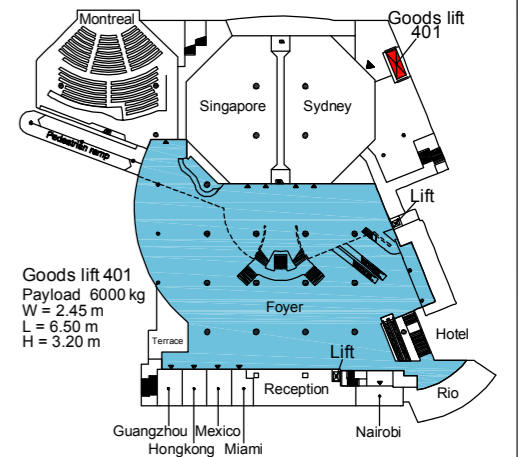

Event
ABIM 16
 Date
 24 - 26 October 2016

Congress Center 2nd Floor

Seating
Blank

Capacity: ---
 Area: 2470 m²
 Height: 2.4 m - 4.1 m
 Effect. height: variable

2nd Floor

Facts:

Stage/platform	mobile
Sound system	mobile
Simultaneous interpreting system	-
Interpreters' booths	-
Discussion system	-
Video and data projection	mobile
Cinema screen	mobile
Lighting system	mobile

Date of Issue: 28.7.16 / jn	Scale: --
--------------------------------	--------------

Ground plan: 03.02.2015	Format: A3
----------------------------	---------------

Congress Center Basel
 MCH Swiss Exhibition (Basel) Ltd.
 CH - 4005 Basel
 T +41 58 206 28 28 F +41 58 206 21 86
 info@congress.ch www.congress.ch